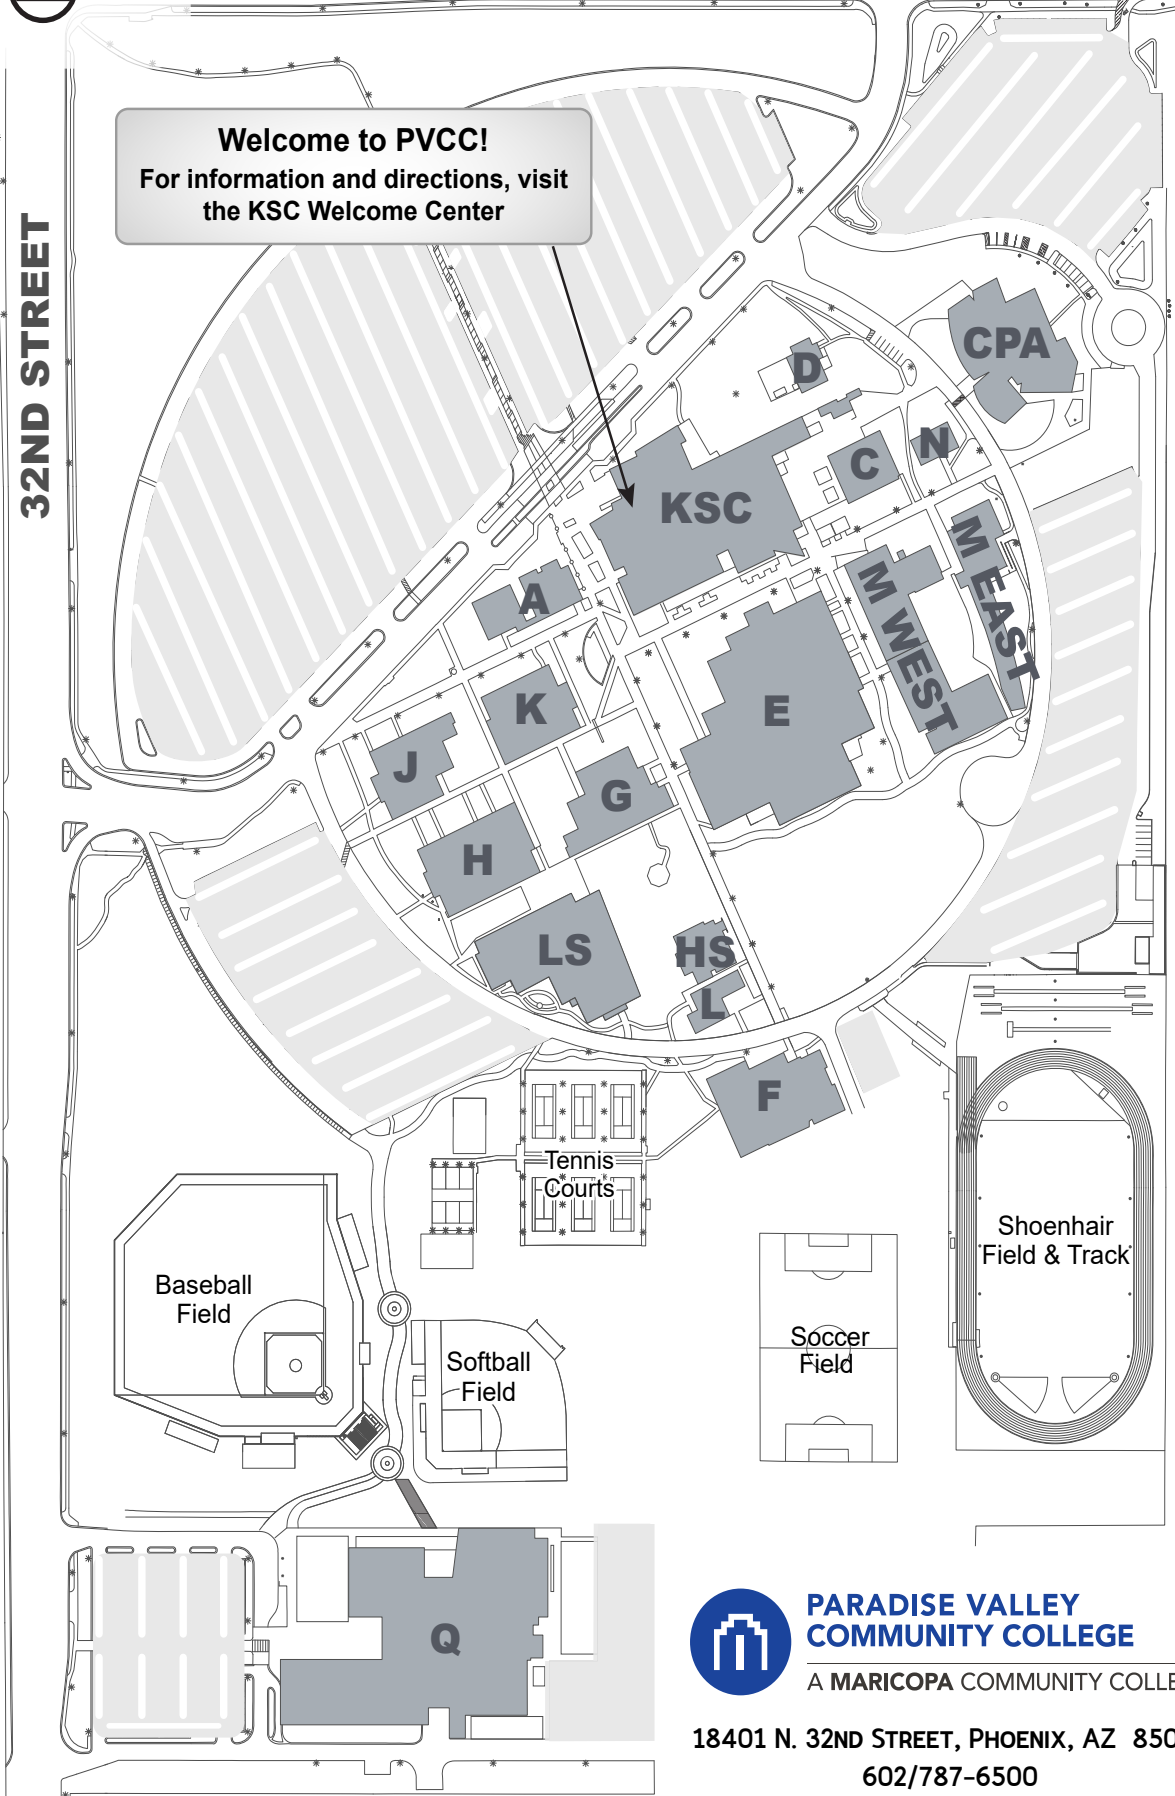

Paradise Valley Community College Campus Directory

UNION HILLS DRIVE

TO SR-51 →

32ND STREET

Welcome to PVCC!
For information and directions, visit
the KSC Welcome Center

**PARADISE VALLEY
COMMUNITY COLLEGE**

A MARICOPA COMMUNITY COLLEGE

18401 N. 32ND STREET, PHOENIX, AZ 85032
602/787-6500